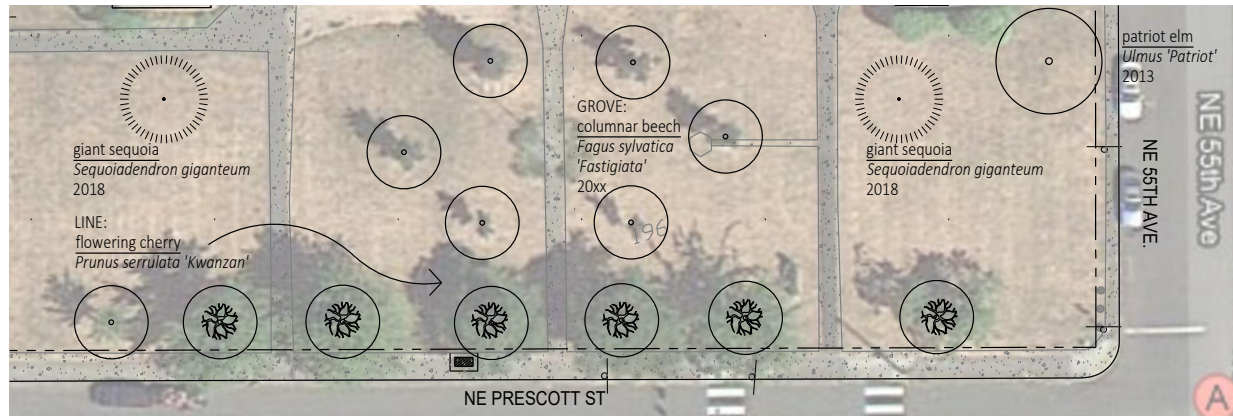

Rigler Elementary School Arboretum

5401 NE Prescott St | Portland, OR

(a)

(b)

(c)

January 18, 2017
updated Dec 2019