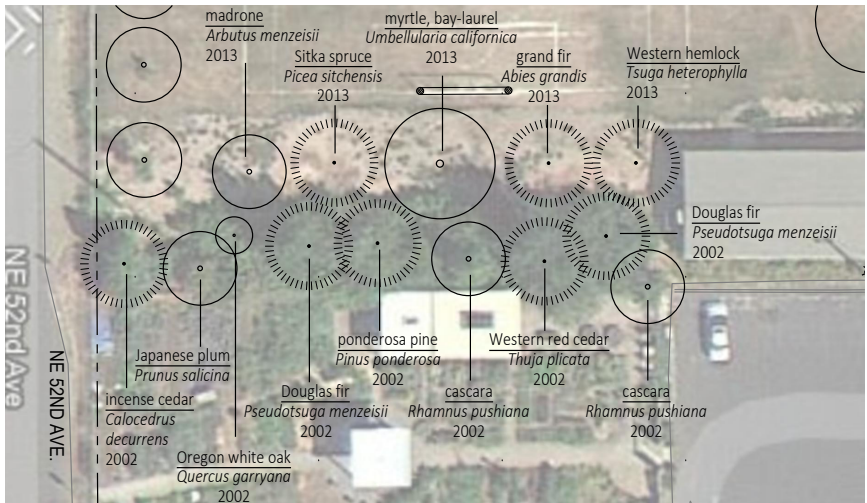

Rigler Elementary School Arboretum

5401 NE Prescott St | Portland, OR

(a)

(b)

(c)

January 18, 2017
updated Dec 2019