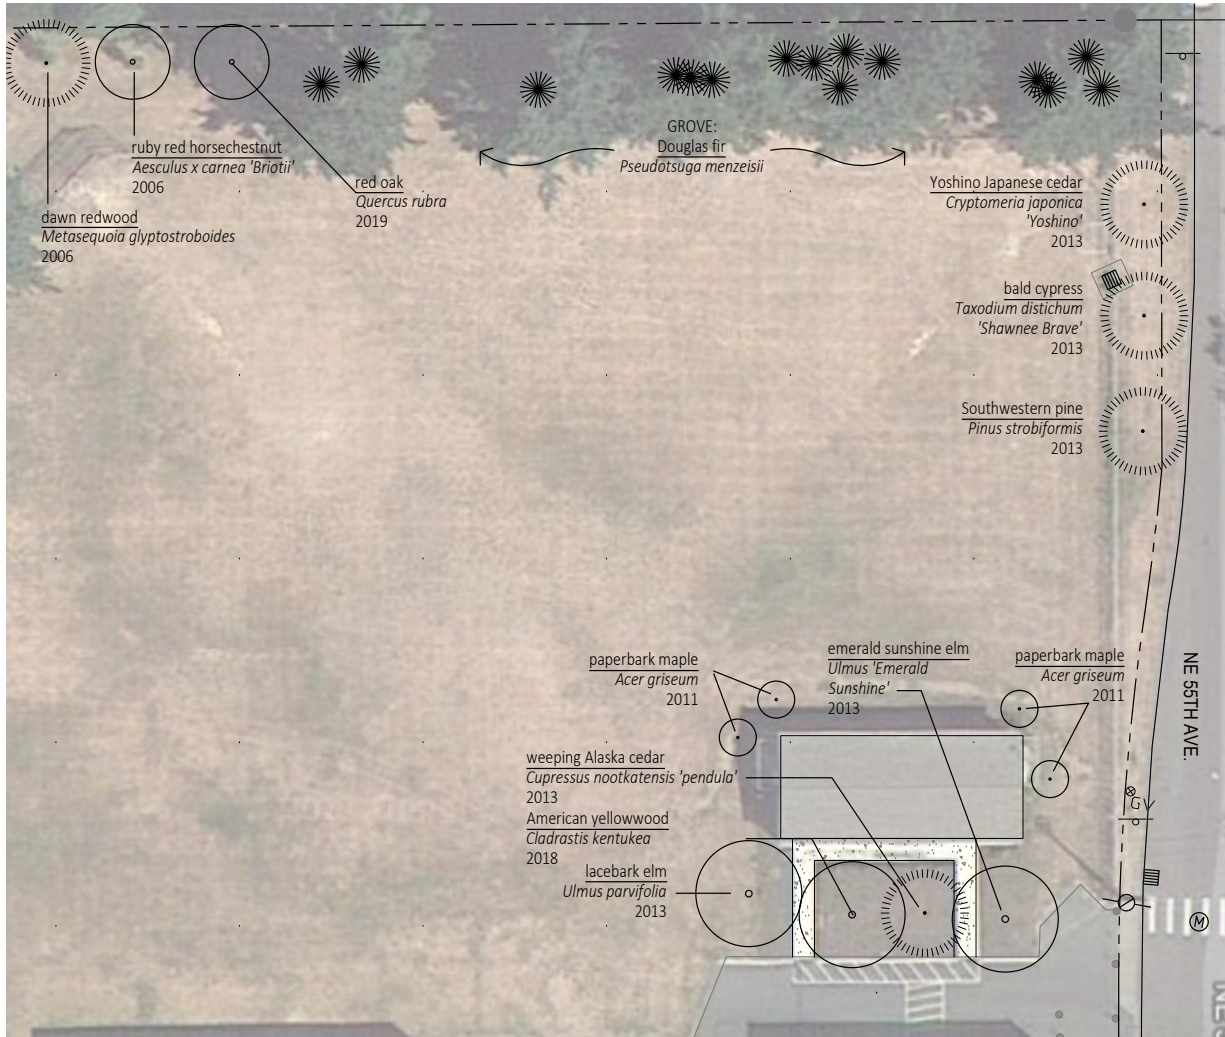

January 18, 2017
updated Dec 2019