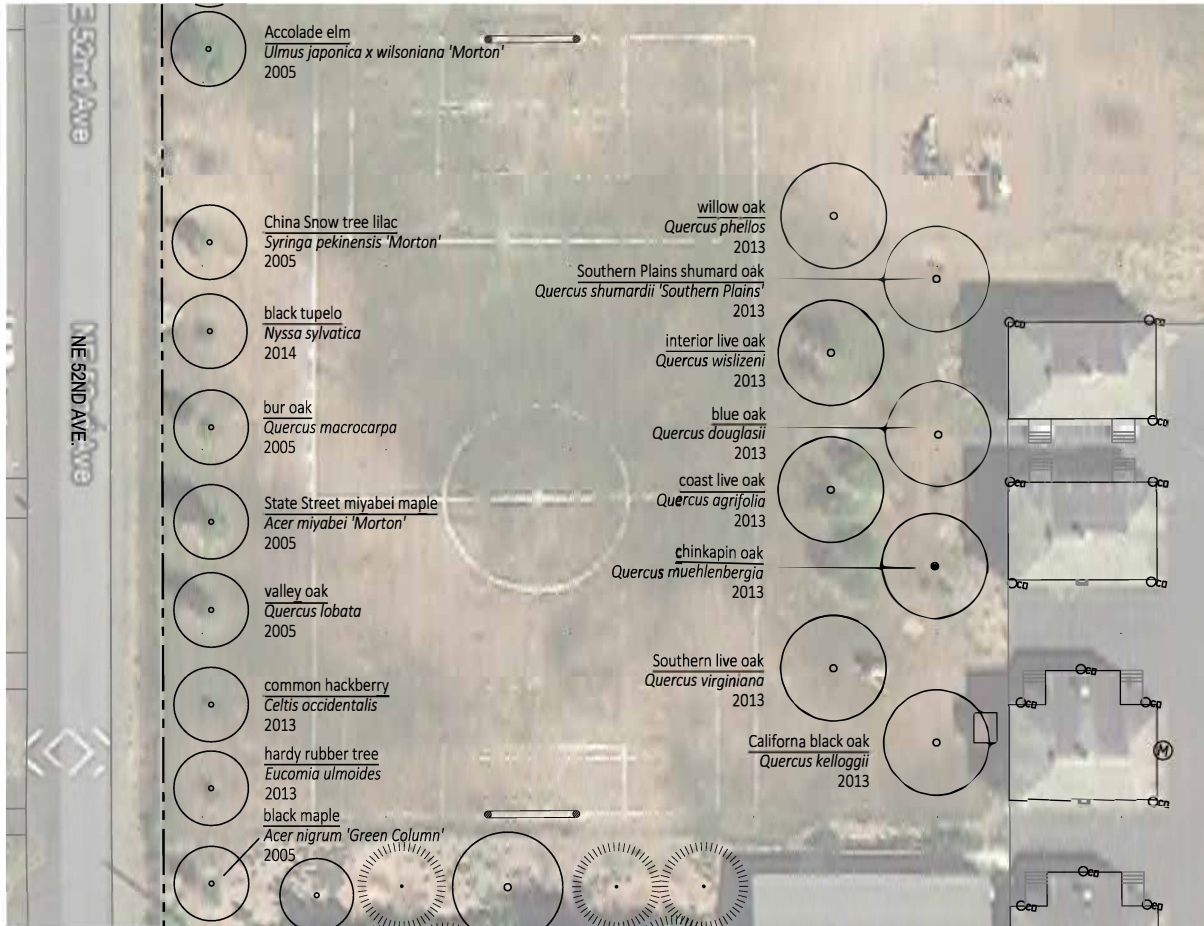

January 18, 2017
updated Dec 2019

Caitilin Pope Daum

landscape architecture + ecological design

503 841 3642 | www.cpd-landscape.com

PAGE 3

Rigler Elementary School Arboretum

5401 NE Prescott St | Portland, OR