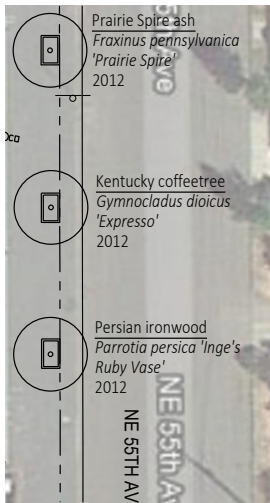

Rigler Elementary School Arboretum

5401 NE Prescott St | Portland, OR

(a)

(b)

(c)

January 18, 2017
updated Dec 2019