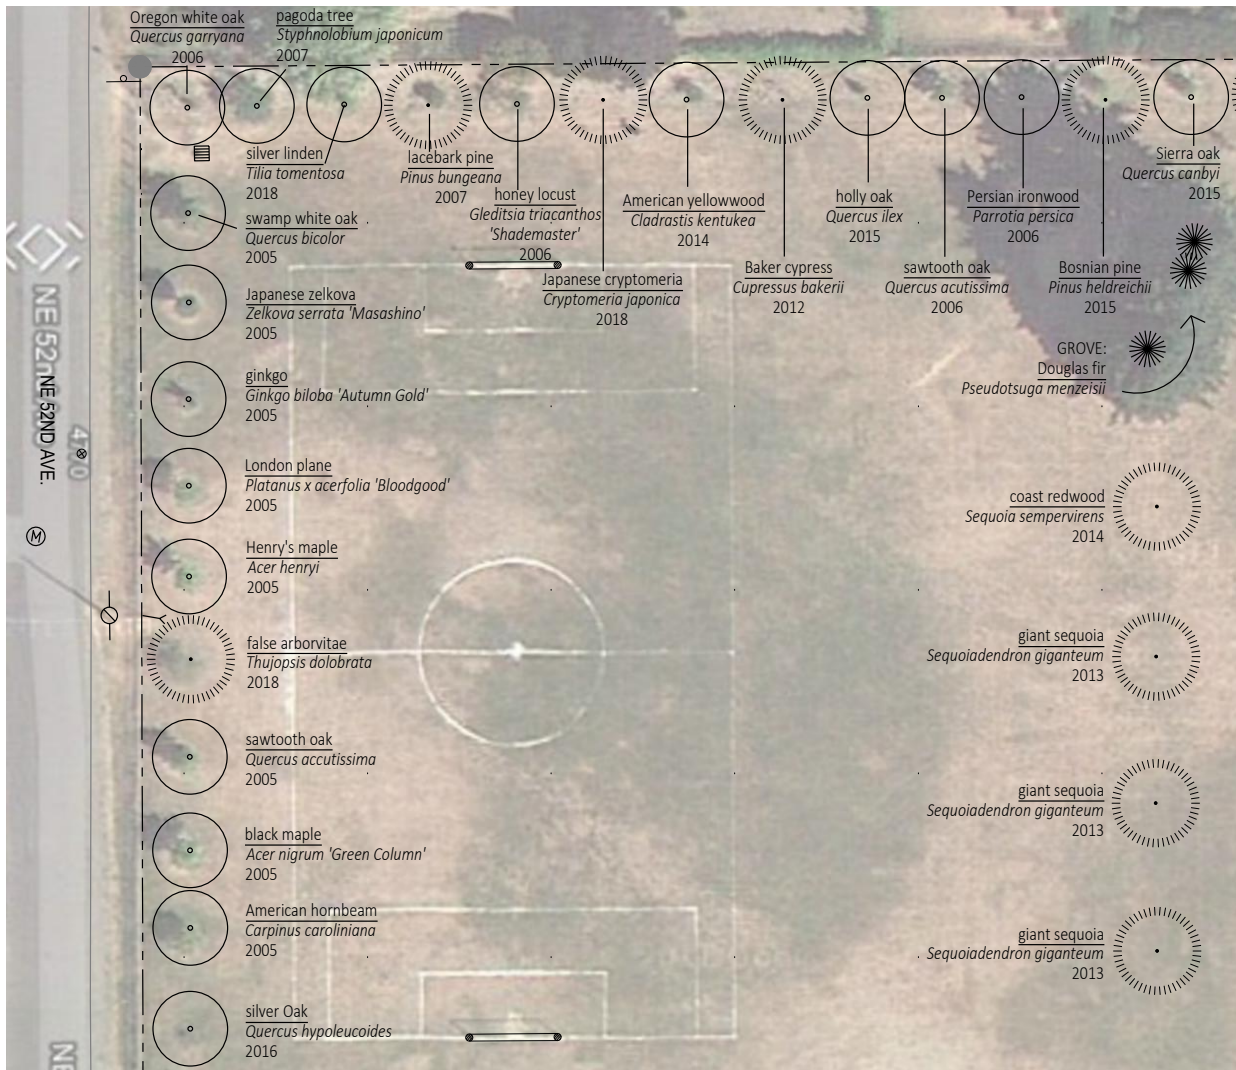

Caitilin Pope Daum

landscape architecture + ecological design

503 841 3642 | www.cpd-landscape.com