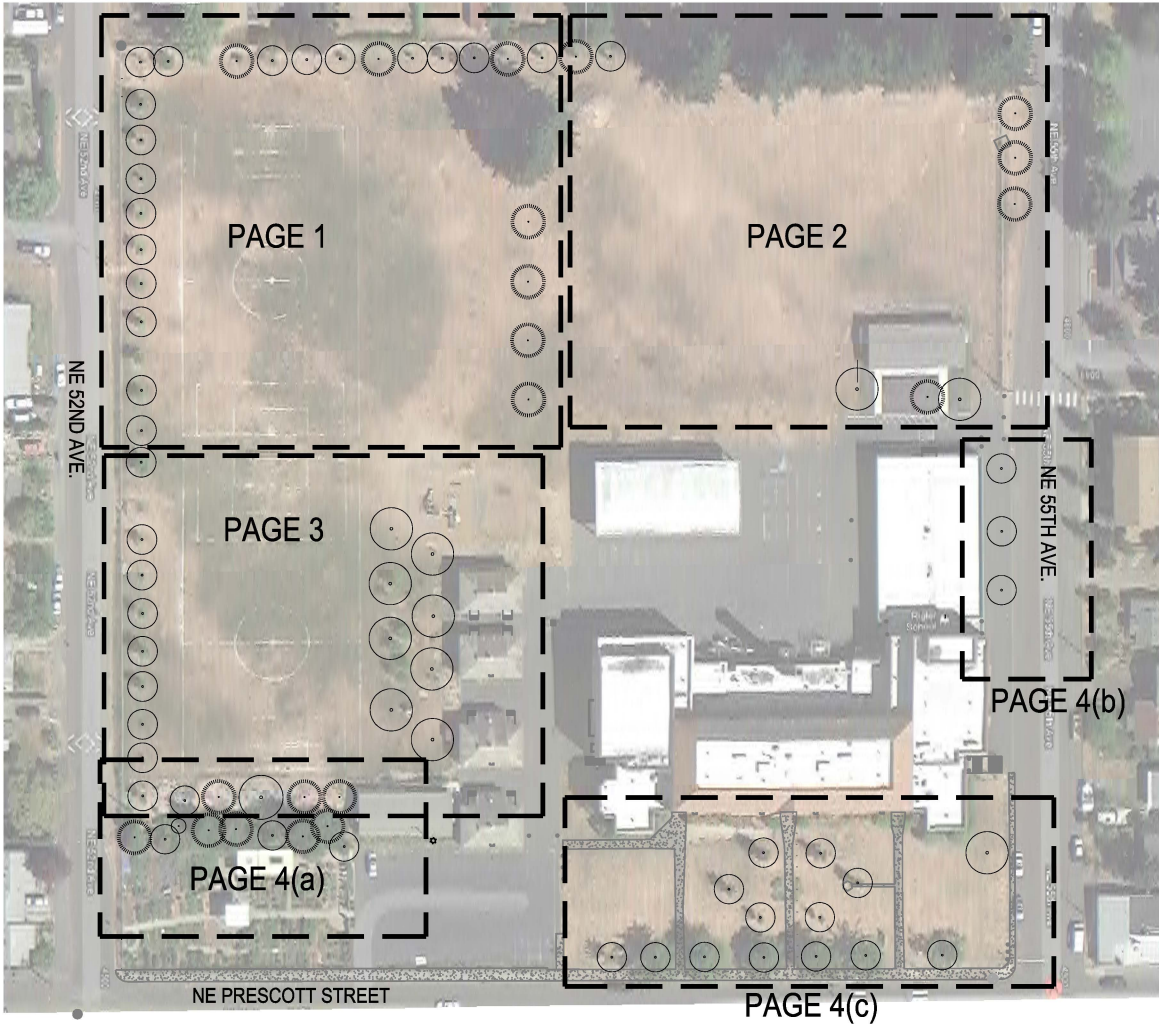

RIGLER SCHOOL ARBORETUM

Oversight: Bruce Nelson Front and Back Cover drawings: Sylvie Parzybok
Landscape Map: Caitilin Pope-Daum Production: Paperjam 2nd Edition 2020

January 18, 2017
updated Dec 2019

KEY MAP